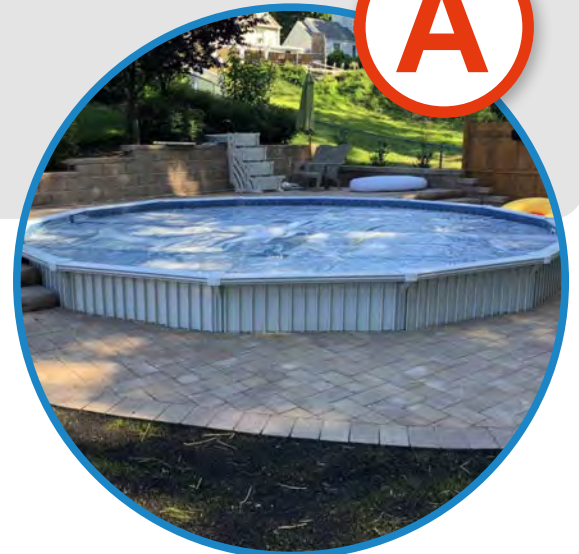

Available in Limited Territories

Pool Features

Extruded Aluminum Corners

- Extruded Aluminum radius corners integrate all corners of the pool into a complete unitized construction.

Extruded Aluminum Bottom Rails

- Complete bottom track and wall receiver, Extruded Aluminum channel with Extruded Aluminum splice plates.

Extruded Aluminum Wall Construction

- Self interlocking wall panels for unparalleled structure strength. Entire inside pool wall completely smooth around the entire perimeter. Pre-punched 8" wide Extruded Aluminum panels for thru wall skimmer. Extruded Aluminum return flow panel included.

Premier Liner - Included

- Designer pattern, all American premium .020" vinyl hung liner for long life. Specifically formulated, winterized and treated to resist fungus and mildew.

Available in Limited Territories

ALUMINUM

THE AQUASPORT WHITE GLOSS ALUMINUM POOL, SELF INTERLOCKING EXTRUDED ALUMINUM SLAT WALL PANELS

Item ID	Description	Gal.
ROUND		
AQSP12	Alum Slat Wall 12' X 52"	3,233
AQSP15	Alum Slat Wall 15' X 52"	5,067
AQSP18	Alum Slat Wall 18' X 52"	7,295
AQSP21	Alum Slat Wall 21' X 52"	9,930
AQSP24	Alum Slat Wall 24' X 52"	12,970
OVALS		
AQSP1015	Alum Slat Wall 10' X 15'	4,041
AQSP1018	Alum Slat Wall 10' X 18'	5,013
AQSP1022	Alum Slat Wall 10' X 22'	5,582
AQSP1218	Alum Slat Wall 12' X 18'	5,790
AQSP1220	Alum Slat Wall 12' X 20'	5,995
AQSP1221	Alum Slat Wall 12' X 21'	6,400
AQSP1224	Alum Slat Wall 12' X 24'	7,372
AQSP1524	Alum Slat Wall 15' X 24'	8,508
AQSP1527	Alum Slat Wall 15' X 27'	10,229
AQSP1530	Alum Slat Wall 15' X 30'	11,900
AQSP1732	Alum Slat Wall 17' X 32'	14,900